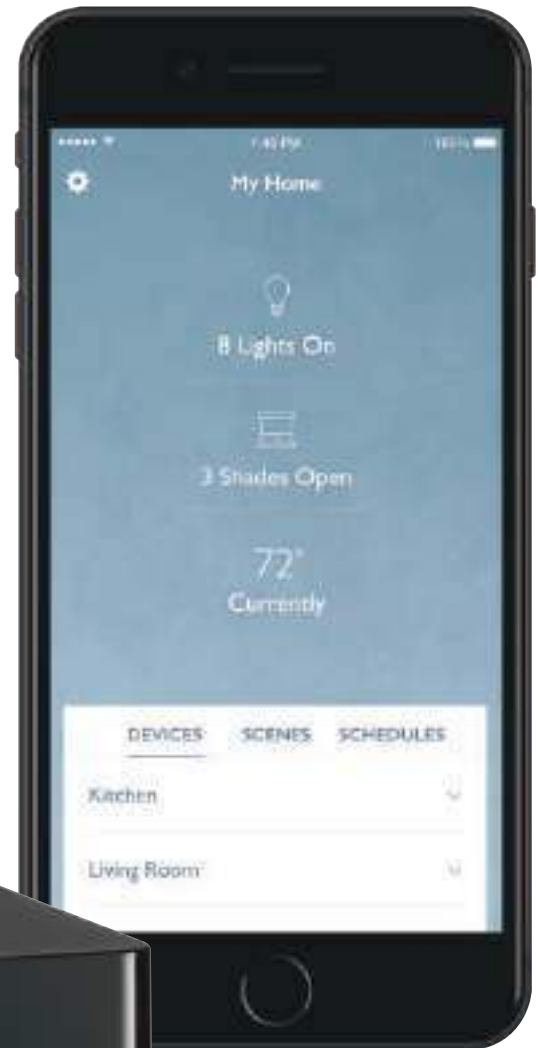

## Drapery systems

Choose from elegant pinch pleat or ripplefold styles, as well as drapery that moves up from bottom to top.

Shades are controlled with a Pico, or integrated into a whole-home control system.

# Smart home made simple

RA2 Select makes it easy to turn your home into a smart home. Build its foundation around these key features:

**Scheduling** — you can program lights and shades to automatically adjust at set times of day.

**Geofencing** — controls lights based on your location.

This feature can turn lights on for you when you arrive home and notify you if you've left lights on when you leave.

**Smart Away** — randomly turns lights on and off in the evening, so it looks like you're home, even when you're not.